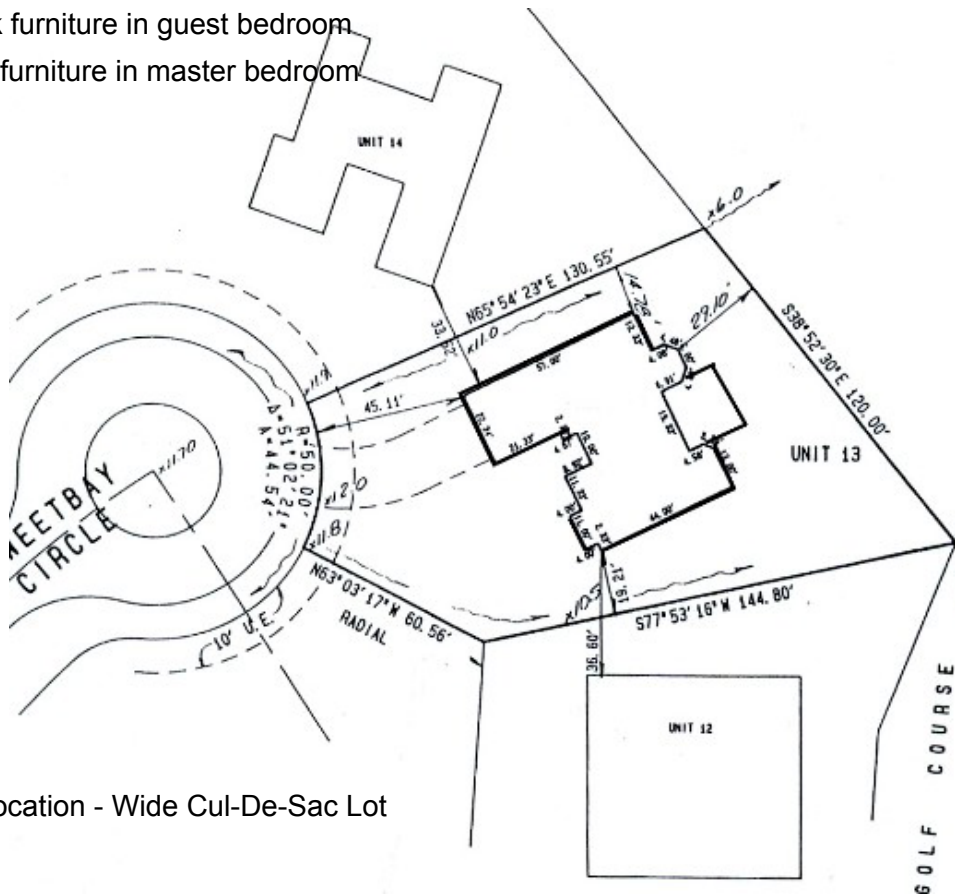

Premier Location - Wide Cul-De-Sac Lot

**Exclusions:**

Bose Radios (2), Kitchen Sony TV, All items in custom cabinetry in Dining Room, Waterford Crystal in bar & cabinets, Waterford lamp in master bath, Brass fish in master bedroom, Oriental print w/ gold leaf frame in master bedroom, Brass Garden Seat in master bedroom, Ming Tree in bedroom, Waterford Crystal items in powder room, Waterford Crystal jelly bean jars (2), Quail birds on coffee table, Gold leaf floral on living room table, (3) candle holders on coffee table & red coffin box