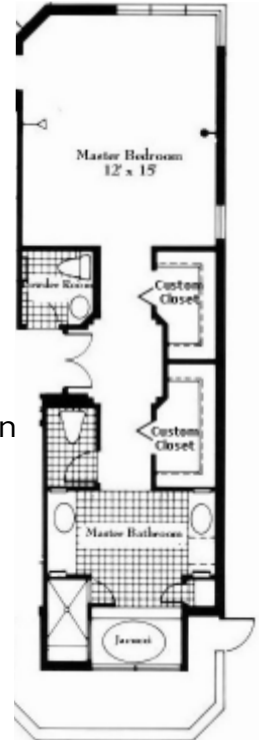

**Price**           **\$3( 9,000 Renovated, Furnished, Turnkey & Including Golf Cart T oo!**

**Address**       1572 Sweetbay Village

**Size**            3-Bedrooms, 2.5-Baths, 2,179 sq.ft.

**Garage**         2-car + golf cart garage

Kitchen - New Refrigerator & Dishwasher, Built-in Desk, Crown Molding Throughout

Master Bedroom Suite

Henredon Furniture, Plantation Shutters, Custom His & Her Closets, Palm Fan

Guest Bedroom Suite w/Attached Bath  
Henry Link Furniture, Custom Closets, Palm Fans