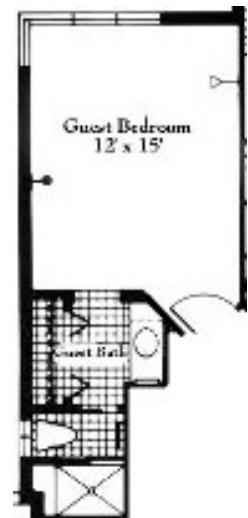

**Price**           **\$3( 9,000 Renovated, Furnished, Turnkey & Including Golf Cart T oo!**

**Address**       1572 Sweetbay Village

**Size**            3-Bedrooms, 2.5-Baths, 2,179 sq.ft.

**Garage**         2-car + golf cart garage

Kitchen - New Refrigerator & Dishwasher, Built-in Desk, Crown Molding Throughout

Master Bedroom Suite

Henredon Furniture, Plantation Shutters, Custom His & Her Closets, Palm Fan

Guest Bedroom Suite w/Attached Bath  
Henry Link Furniture, Custom Closets, Palm Fans